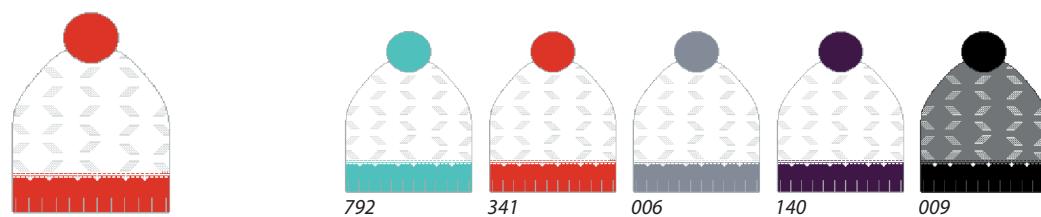

368908 Riga Crystal MÜ kids [size: 55]

50% merinowool / 50% acrylic, inside: 100% polyester
Made with CRYSTALLIZED™ - Swarovski Elements