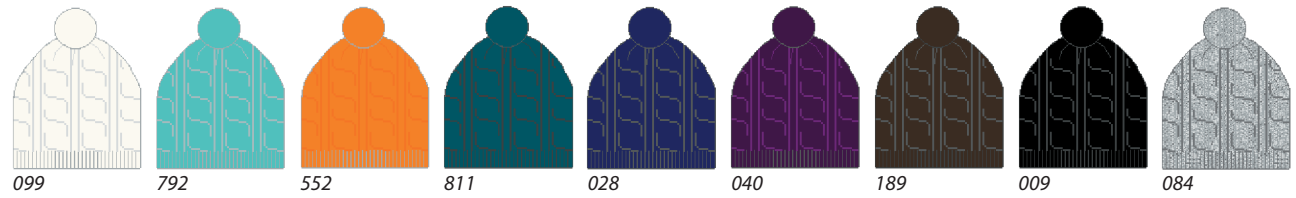

KIDS

368904 Antonia MÜ kids [size: 55]

50% wool / 50% acrylic, inside: 100% polyester