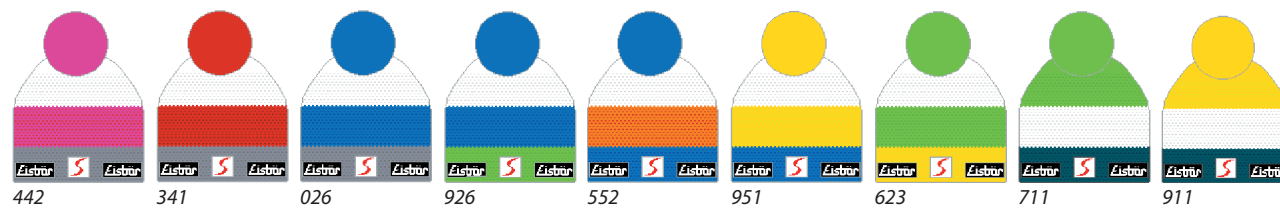

367164 Star Pompon MÜ SP kids [size: 55]