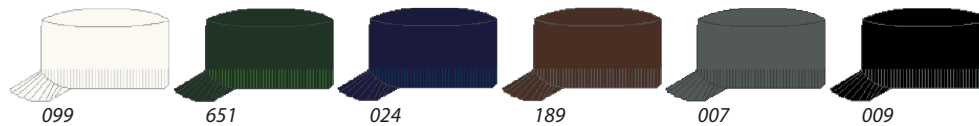

368910 Jakob Cap kids [size: 55]

50% wool / 50% acrylic, inside: 100% polyester