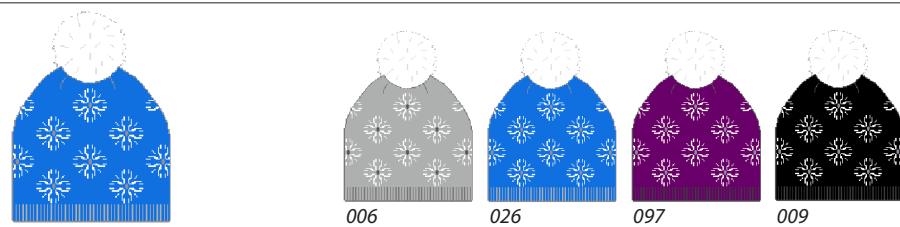

368909 Royal Lux Crystal MÜ kids [size: 55]

50% wool / 50% acrylic, inside: 100% polyester, fur-pompon
Made with CRYSTALLIZED™ - Swarovski Elements