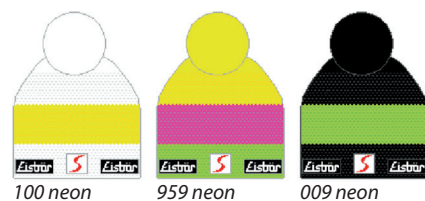

## 367181 Christy MÜ SP kids [size: 55]

100% polyester, hair: 100% acrylic

## 367140 Pixel Pompon MÜ kids [size: 55]

50% merinowool / 50% acrylic, inside: 100% polyester

367164 Star Pompon MÜ SP kids [size: 55]

367163 Star Neon Pompon MÜ SP kids [size: 55]

367162 Art Pompon MÜ SP kids [size: 55]