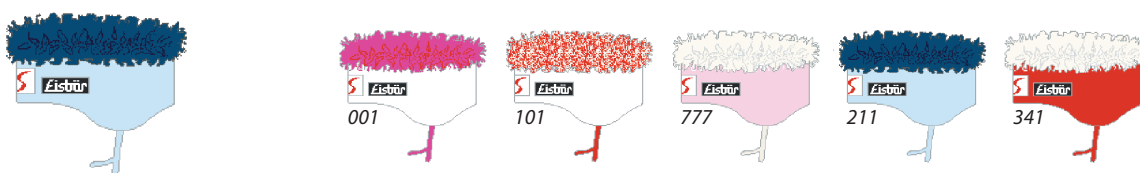

## 367176 Penny MÜ SP kids [size: 51, 53, 55]

## 367180 Baby Cocker MÜ SP kids [size: 51]

100% cotton, hair: 100% acrylic

367155 Gisbert MÜ SP kids [size: 51,53,55]

367105 Gisbert MÜ kids [size: 51,53,55]

50% merinowool / 50% acrylic, hair: 100% acrylic, inside: 100% polyester