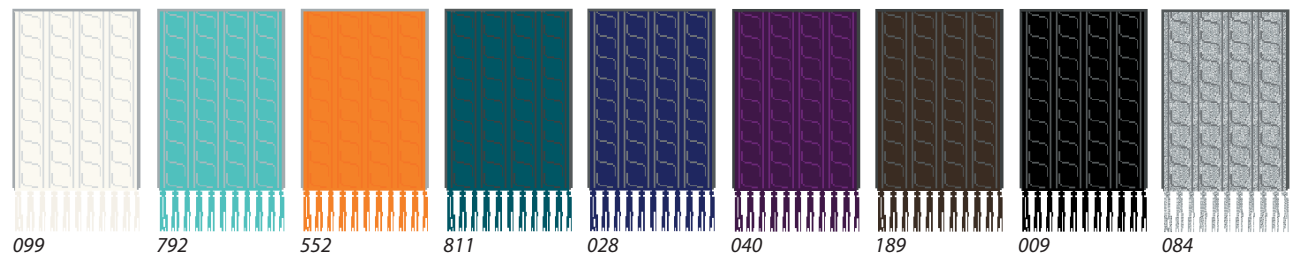

50% merinowool / 50% acrylic, inside: 100% polyester

367707 Misty MÜ

50% merinowool / 50% acrylic, inside: 100% polyester

368001 Elias Scarf

50% wool / 50% acrylic

368020 Abelin Gloves

50% wool / 50% acrylic