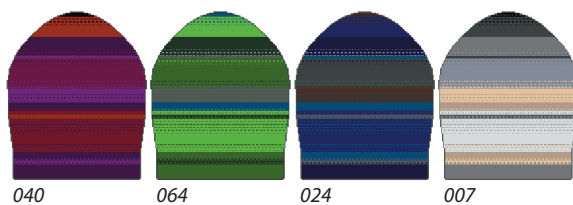

367707 Misty MÜ

50% merinowool / 50% acrylic, inside: 100% polyester