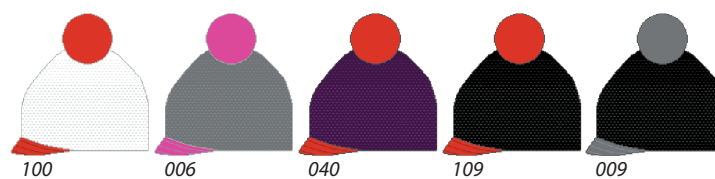

363206 Tamino Pompon Cap

50% merinowool / 50% acrylic, inside: 100% polyester