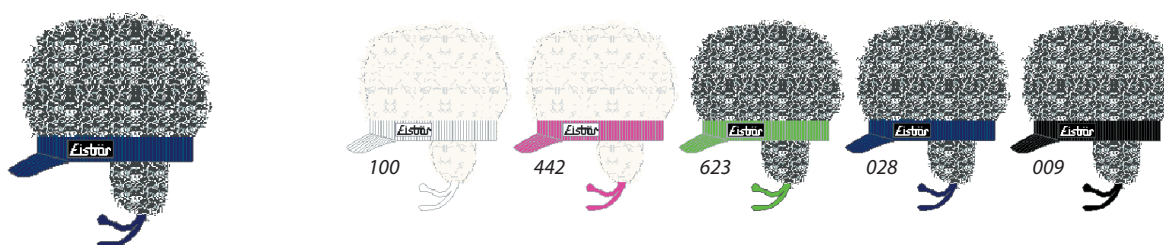

363460 Rainer MÜ

knit: 50% merinowool / 50% acrylic, hair: 100% acrylic, inside: 100% polyester