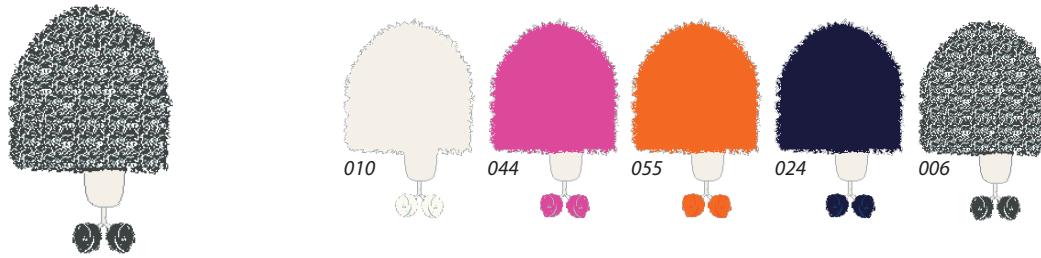

363460 Rainer MÜ

knit: 50% merinowool / 50% acrylic, hair: 100% acrylic, inside: 100% polyester

HAIRY STYLE

363469 Snowball MÜ

100% acrylic, inside: 100% polyester

353505 Nestor MÜ SP

100% polyester, hair: 100% acrylic

363465 Power Horn MÜ [size: M]

hair: 100% acrylic, knit: 50% merinowool / 50% acrylic, inside: 100% polyester

363467 Meisterjäger MÜ

hair: 100% acrylic, inside: 100% polyester

363507 Henry Hat SP

66% polyester / 34% acrylic, hair: 100% acrylic, inside: 100% polyester