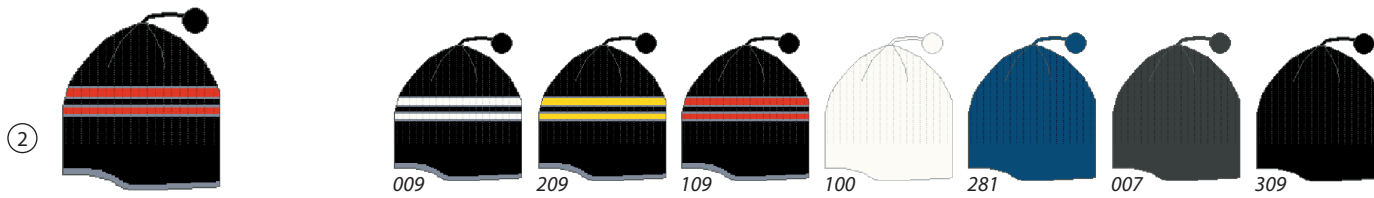

323005 Sven LL MÜ

50% merinowool / 50% acrylic, inside: polycolon

323060 John LL MÜ

50% merinowool / 50% acrylic, inside: polycolon

323701 Active STB SP

323601 Active STB

50% merinowool / 50% acrylic, inside: 100% polyester

323700 Larissa STB SP

50% merinowool / 50% acrylic, inside: polycolon

Knit / active

323502 Tobias MÜ SP

323409 Tobias MÜ

80% polyamid / 20% elasthan, inside: 75% cotton / 25% polyester

328400 Roko LL MÜ SP

328200 Roko LL MÜ

100% polyester, inside: 100% cotton

328402 Edi LL MÜ SP

100% polyester

328401 Cross LL MÜ SP

328201 Cross LL MÜ

100% polyester

327910 Conrad Cap with earflaps [size: M, L]

100% polyester