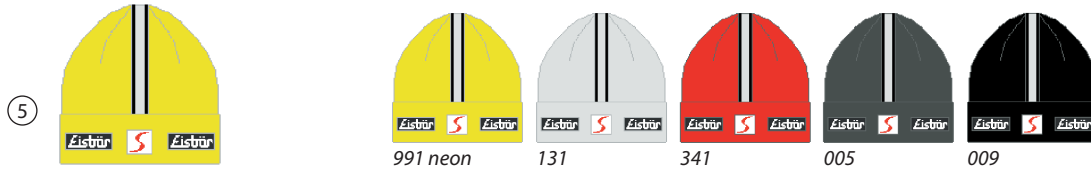

323700 Larissa STB SP

50% merinowool / 50% acrylic, inside: polycolon

Knit / active

323502 Tobias MÜ SP

323409 Tobias MÜ

80% polyamid / 20% elasthan, inside: 75% cotton / 25% polyester

328400 Roko LL MÜ SP

328200 Roko LL MÜ

100% polyester, inside: 100% cotton

328402 Edi LL MÜ SP

100% polyester

328401 Cross LL MÜ SP

328201 Cross LL MÜ

100% polyester

327910 Conrad Cap with earflaps [size: M, L]

100% polyester