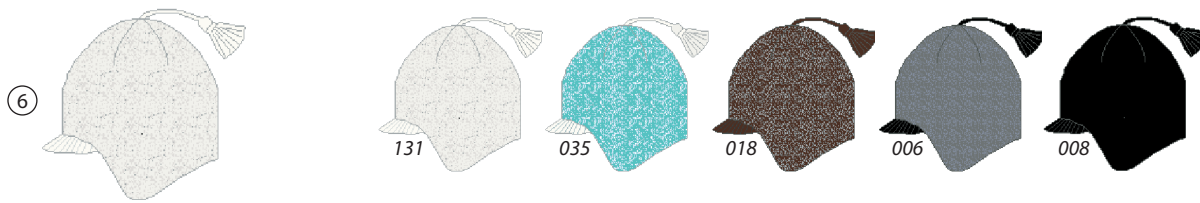

323501 Bob MÜ SP

323400 Bob MÜ

100% polyester

323408 Acid Hat

100% polyester

323456 Dani Hat

100% polyester, inside: 75% acrylic / 25% polyester

323402 Damp MÜ [size: M, L]

66% polyester / 34% acrylic, inside: 100% polyester

323404 Dell MÜ [size: M, L]

66% polyester / 34% acrylic, inside: 100% polyester

Fleece

323405 Kea MÜ

66% polyester / 34% acrylic, knit: 50% merinowool / 50% acrylic, inside: 100% polyester