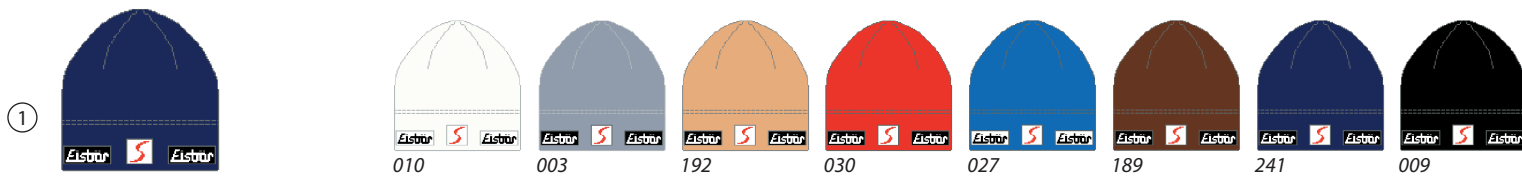

323501 Bob MÜ SP

323400 Bob MÜ

100% polyester

323408 Acid Hat

100% polyester

323456 Dani Hat

100% polyester, inside: 75% acrylic / 25% polyester

323402 Damp MÜ [size: M, L]

66% polyester / 34% acrylic, inside: 100% polyester

323404 Dell MÜ [size: M, L]

66% polyester / 34% acrylic, inside: 100% polyester

Fleece

323405 Kea MÜ

66% polyester / 34% acrylic, knit: 50% merinowool / 50% acrylic, inside: 100% polyester