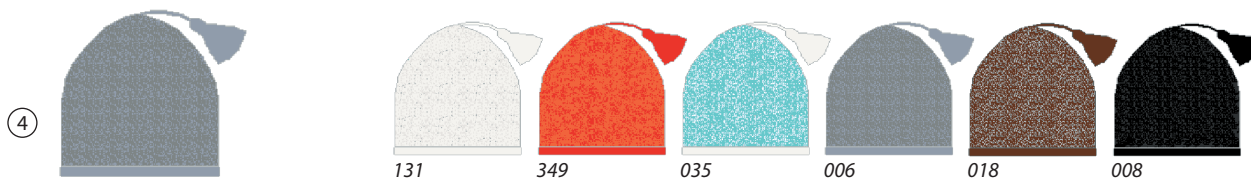

323501 Bob MÜ SP

323400 Bob MÜ

100% polyester

323408 Acid Hat

100% polyester

323456 Dani Hat

100% polyester, inside: 75% acrylic / 25% polyester

323402 Damp MÜ [size: M, L]

66% polyester / 34% acrylic, inside: 100% polyester

323404 Dell MÜ [size: M, L]

66% polyester / 34% acrylic, inside: 100% polyester

Fleece

323405 Kea MÜ

66% polyester / 34% acrylic, knit: 50% merinowool / 50% acrylic, inside: 100% polyester